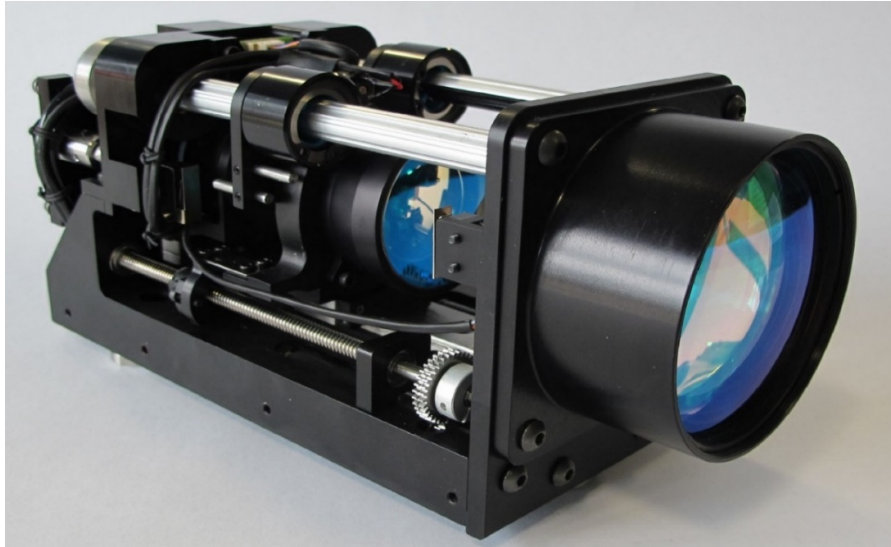

33-330 mm Extended Spectrum Zoom Lens Data Sheet

Description

Beck Optronic Solutions offers a range of high-performance ruggedized zoom lenses based on a common chassis and sharing the same control electronics. Applications include, but are not limited to, long range surveillance, border security and remote weapon stations. This lens is designed to operate over the 400-1100nm waveband. The whole system is fully automated for remote control, is built to full MIL-SPEC and can be customised to meet specific requirements.

Specification

| | |
|-------------------------------------|---|
| Focal Length | 33 mm to 330 mm |
| F/# | F/6 (constant through zoom range) |
| Image size | 9 mm diagonal |
| Spectral correction | 400 nm to 1.1 μ m |
| Field of view | 15.5° at 33 mm, 1.55° at 330 mm |
| Focus range | 10 m to infinity |
| Zoom speed | \leq 5 seconds 33 mm to 330 mm (increased at -15°C) |
| Focus speed | \leq 5 seconds 15 m to infinity |
| Boresight retention | \leq +/-0.1 mrad |
| Operating/storage temperature range | -20°C to +70°C |
| Mass | 1.9 kg |
| Working voltage | 12 V DC main board, 8V DC motors |
| Power requirements | 0.75 A maximum |
| Vibration | Tracked vehicle, MIL-STD-810G, method 514.6 |
| Shock | Transportation: 3 shocks in each direction, 25 g @ 6 ms |
| Dimensions | 227 mm x 109 mm x 86 mm |
| Camera mount | C mount |
| Control interface | RS-422/UART TTL/Pelco-D |